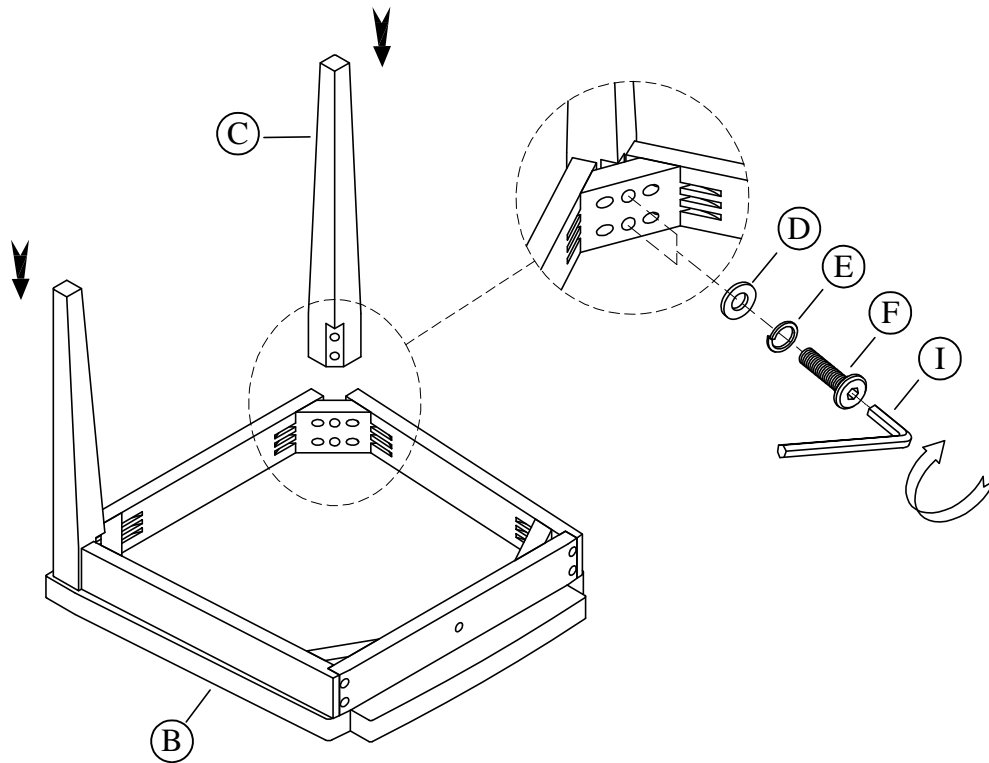

Warning :

- Be sure to check all packing material carefully for small parts, which may have come loose inside the carton during shipment.
- To prevent possible scratches and damage, this furniture must be assembled on a soft surface such as a blanket or carpet.

Components and Hardware List

Chair Back 1 pc. (A)	Seat Frame 1 pc. (B)	Front Leg 2 pcs. (C)	Flat Washer 5/16" x 19*2mm 9 pcs. (D)	Spring Washer 5/16" 9 pcs. (E)
Allen Head Bolt 5/16"-18 x 2-1/4" 4 pcs. (F)	Allen Head Bolt 5/16"-18 x 1-3/4" 1 pc. (G)	Allen Head Bolt 5/16"-18 x 3-1/4" 4 pcs. (H)	5mm Allen Key 1 pc. (I)	

STEP 1: