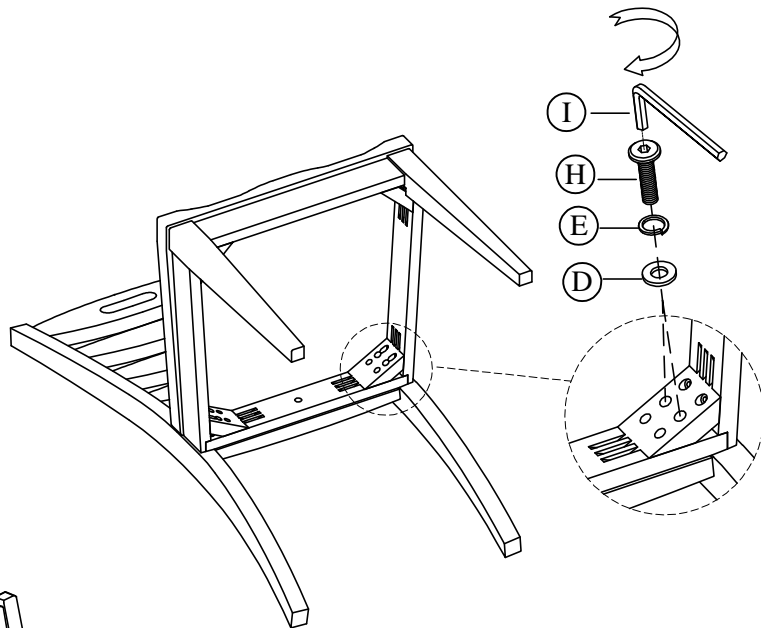

37258 - Ladderback Side Chair 2in

Components and Hardware List

<p>Chair Back 1 pc.</p> <p>(A)</p>	<p>Seat Frame 1 pc.</p> <p>(B)</p>	<p>Front Leg 2 pcs.</p> <p>(C)</p>	<p>Flat Washer 5/16" x 19*2mm 9 pcs.</p> <p>(D)</p>	<p>Spring Washer 5/16" 9 pcs.</p> <p>(E)</p>
<p>Allen Head Bolt 5/16"-18 x 2-1/4" 4 pcs.</p> <p>(F)</p>	<p>Allen Head Bolt 5/16"-18 x 1-3/4" 1 pc.</p> <p>(G)</p>	<p>Allen Head Bolt 5/16"-18 x 3-1/4" 4 pcs.</p> <p>(H)</p>	<p>5mm Allen Key 1 pc.</p> <p>(I)</p>	

STEP 1:

STEP 2:

STEP 3:

Complete