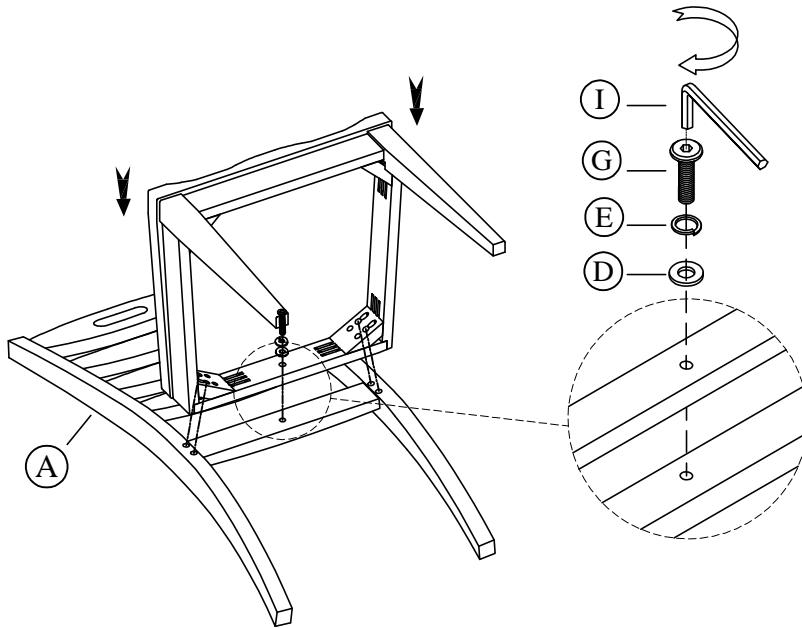

STEP 2:

STEP 3:

Complete